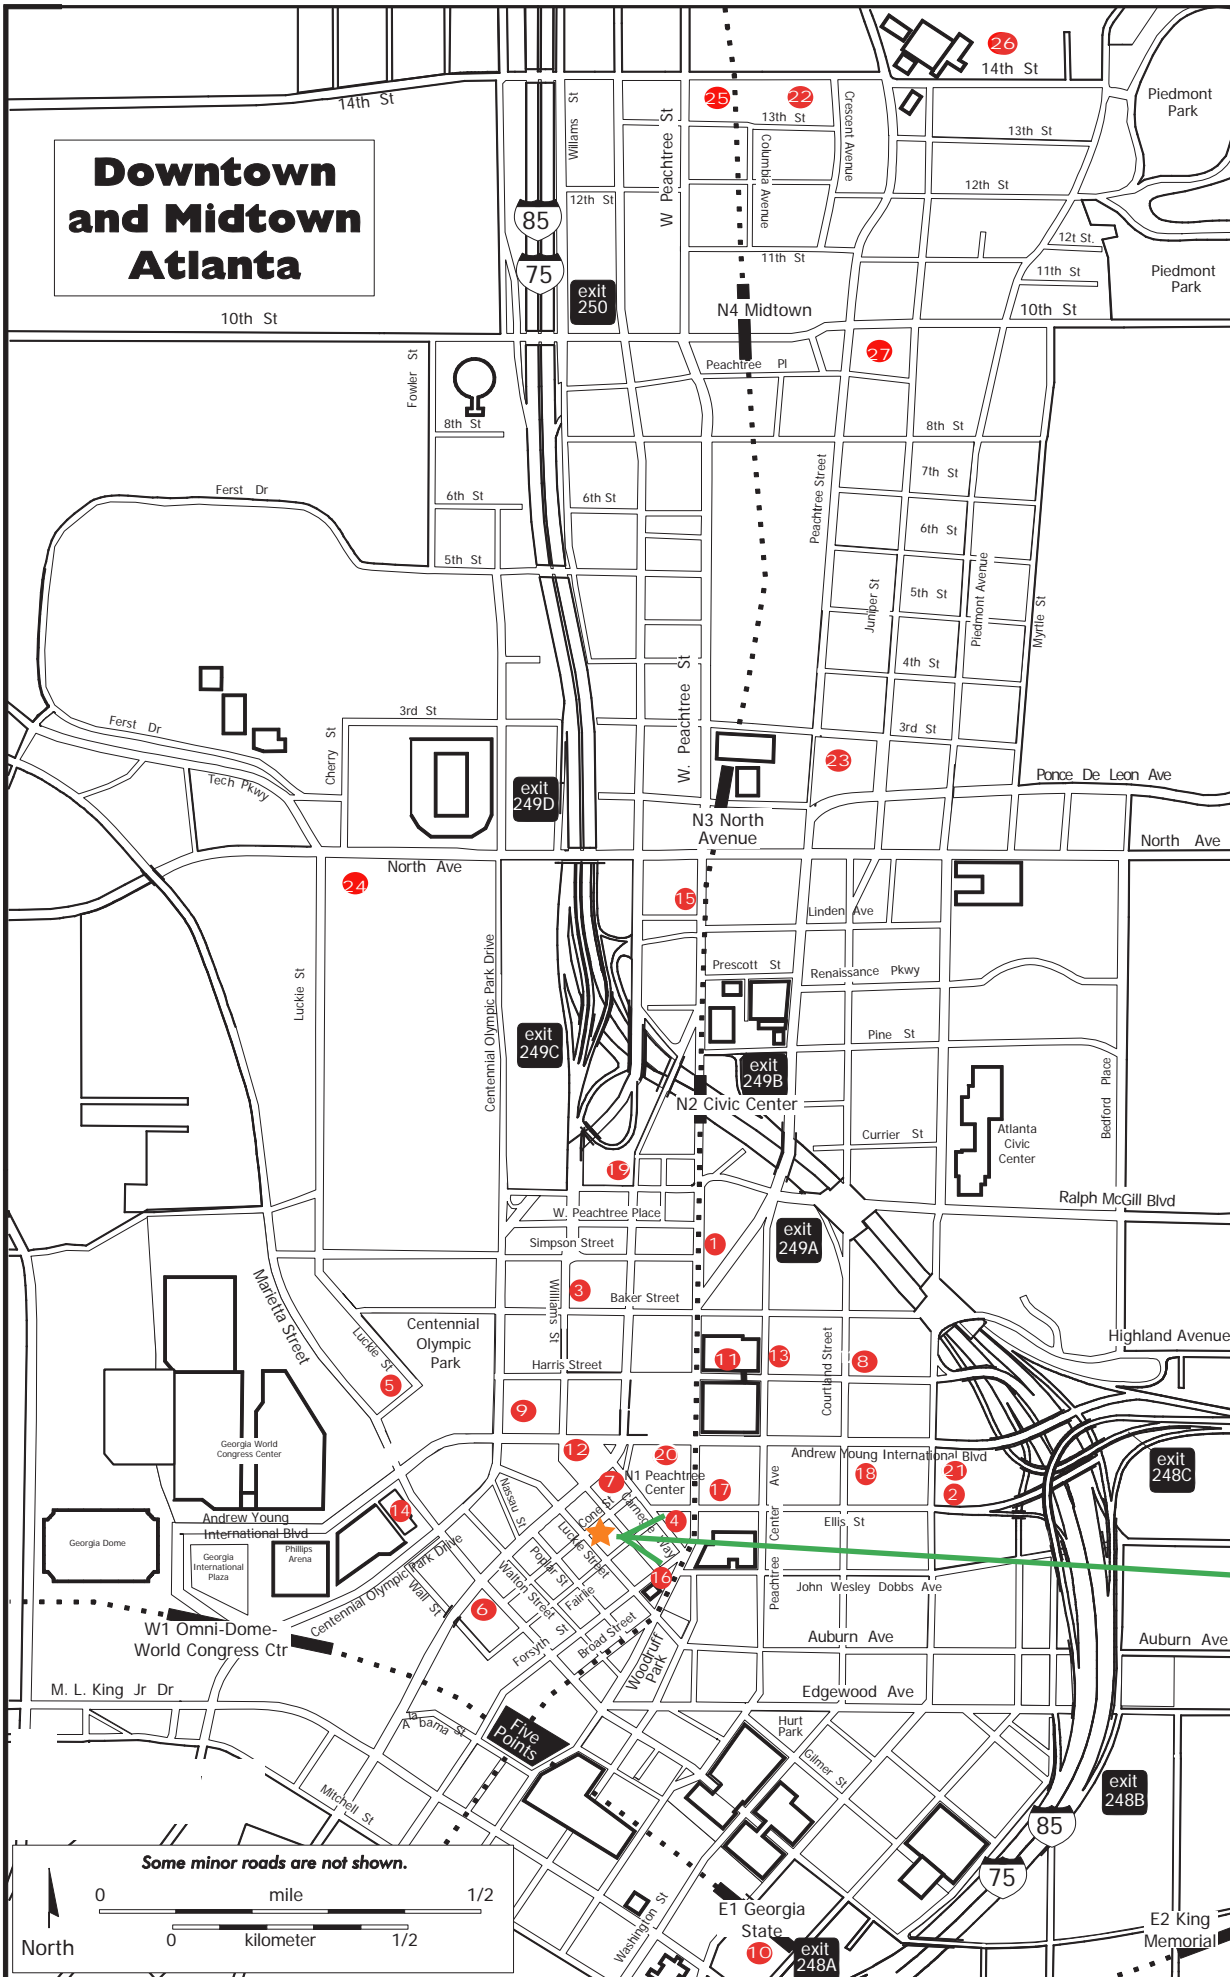

Downtown and Midtown Atlanta

Downtown

- 1 AmeriSuites DT
- 2 Baymont Inn & Suites
- 3 Days Inn DT
- 4 Ellis Hotel
- 5 Embassy Suites DT
- 6 The Glenn Hotel
- 7 Hampton Inn & Suites
- 8 Hilton Atlanta
- 9 Holiday Inn Downtown
- 10 Holiday Inn Select Capitol Plz
- 11 Hyatt Regency
- 12 Marriott Atlanta Downtown
- 13 Marriott Marquis
- 14 Omni Hotel@CNN Ctr
- 15 Renaissance DT
- 16 Residence Inn DT
- 17 Ritz-Carlton Atlanta
- 18 Sheraton Atlanta
- 19 Twelve Centennial Park
- 20 Westin Peachtree Plaza
- 21 Wyndham Garden Hotel

Midtown

- 22 Four Seasons
- 23 Georgian Terrace
- 24 Hampton Inn GA Tech
- 25 Marriott Suites MT
- 26 Sheraton Colony Square
- 27 Wyndham MT

★ Workshop Location is at the TOP FLOOR of the:

**Centennial Inn
Hotel & Conference Center**
111 Cone Street N.W.
Downtown Atlanta Georgia
30303
Phone: 404-524-7000
Fax: 404-659-7521

Some minor roads are not shown.